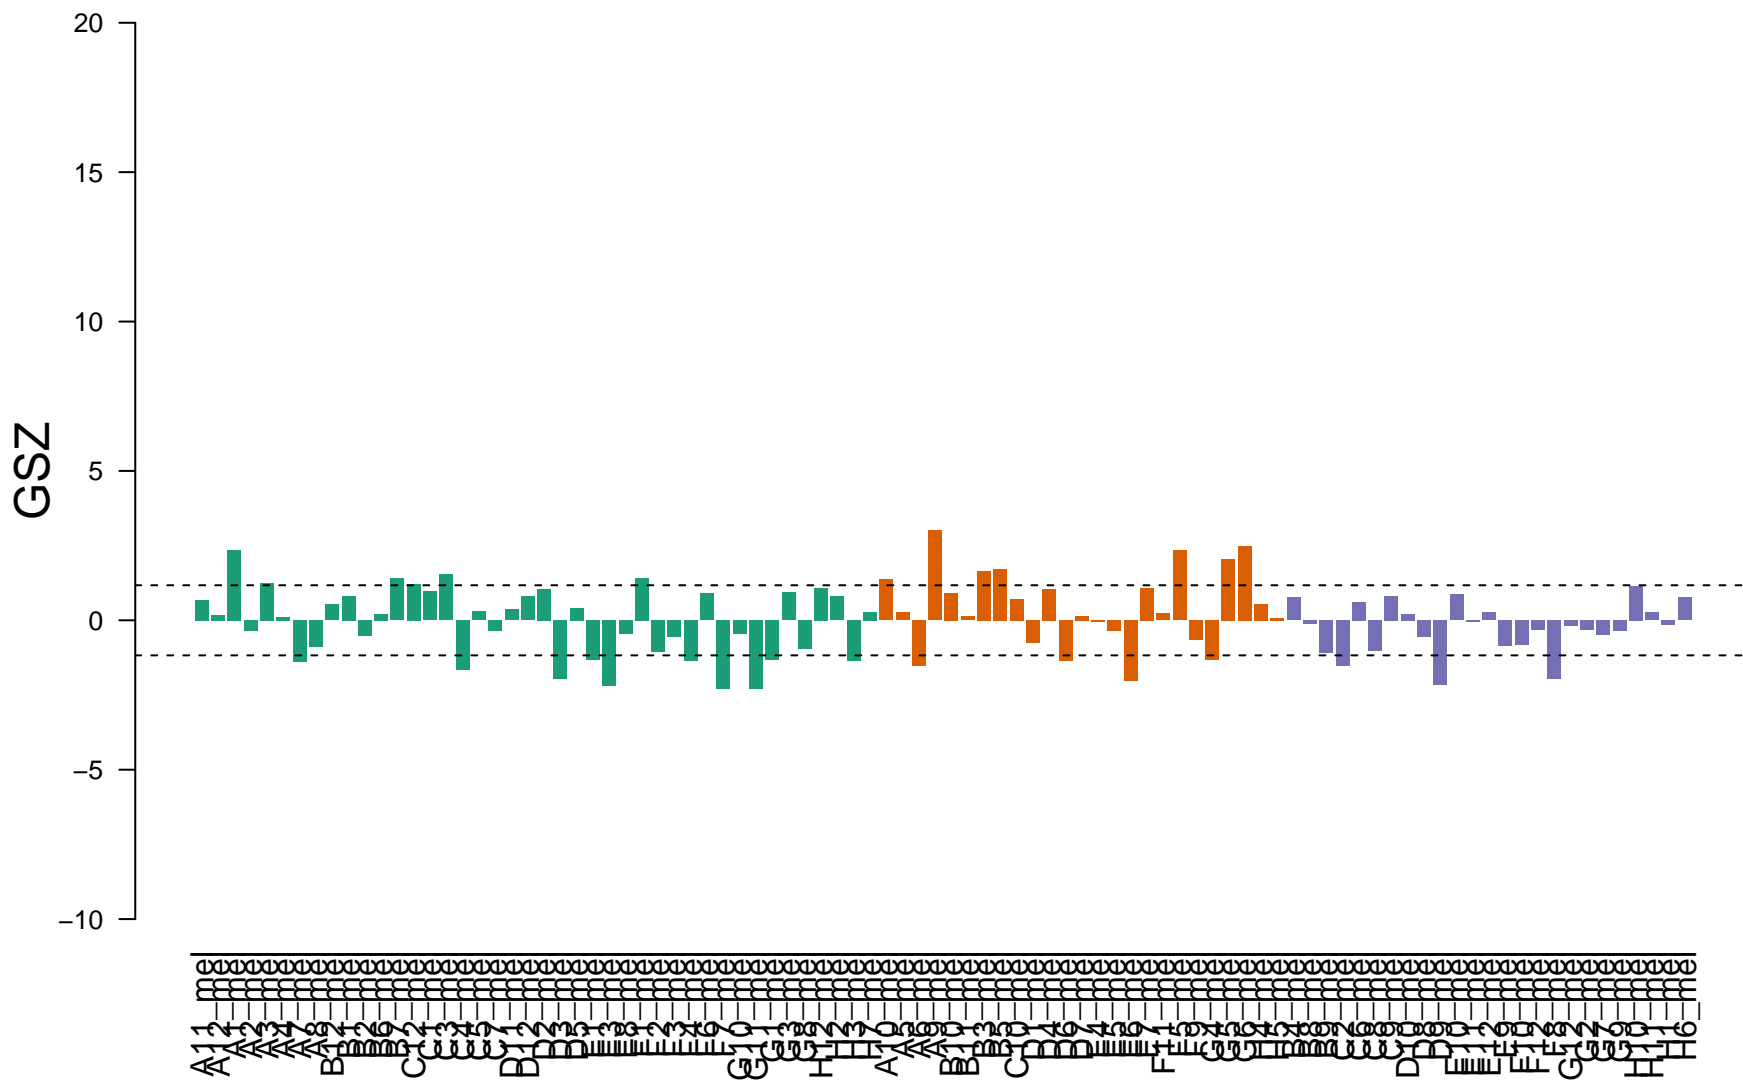

WATANABE_RECTAL_CANCER_RADIOOTHERAPY_RESPONSIVE_UP

on
-
off

WATANABE_RECTAL_CANCER_RADIOOTHERAPY_RESPONSIVE_UP

Enrichment in overexpression spots

Enrichment in kMeans clusters