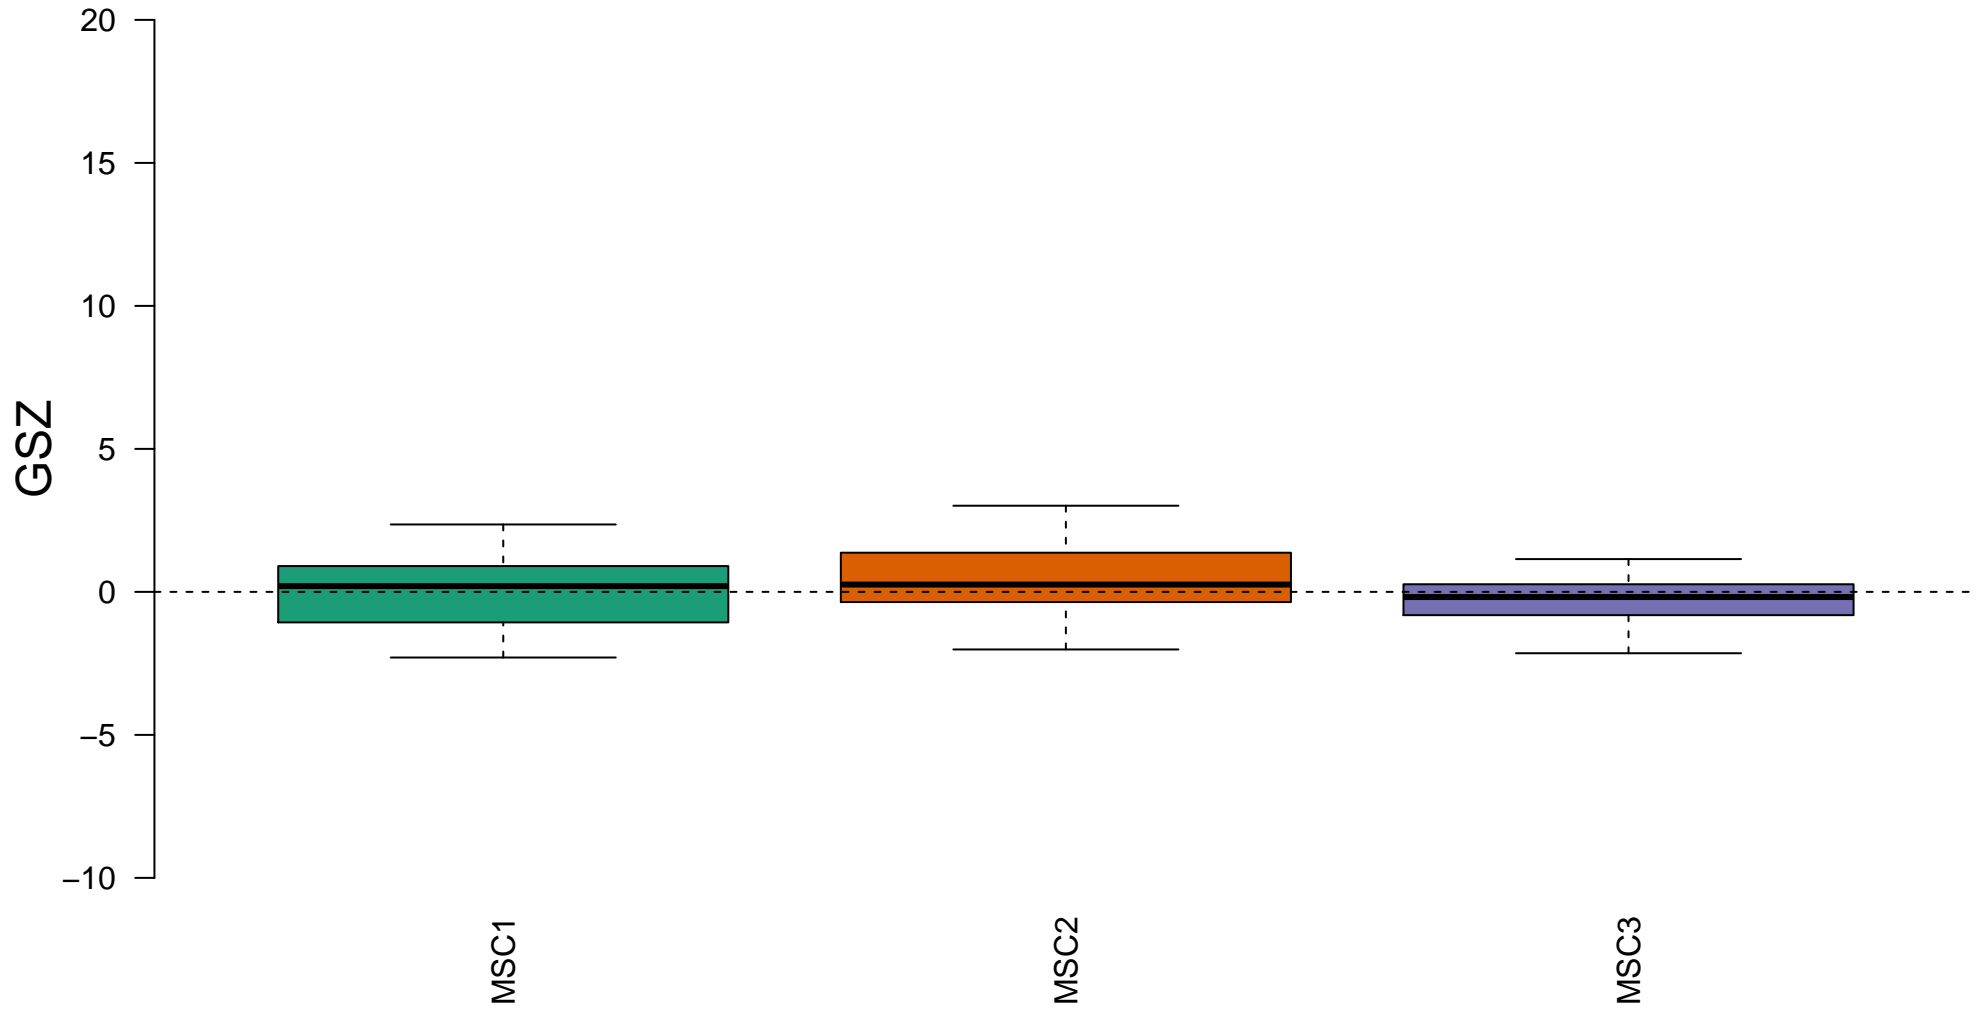

WATANABE_RECTAL_CANCER_RADIOOTHERAPY_RESPONSIVE_UP

on
-
off

WATANABE_RECTAL_CANCER_RADIOOTHERAPY_RESPONSIVE_UP

Enrichment in overexpression spots

Enrichment in kMeans clusters